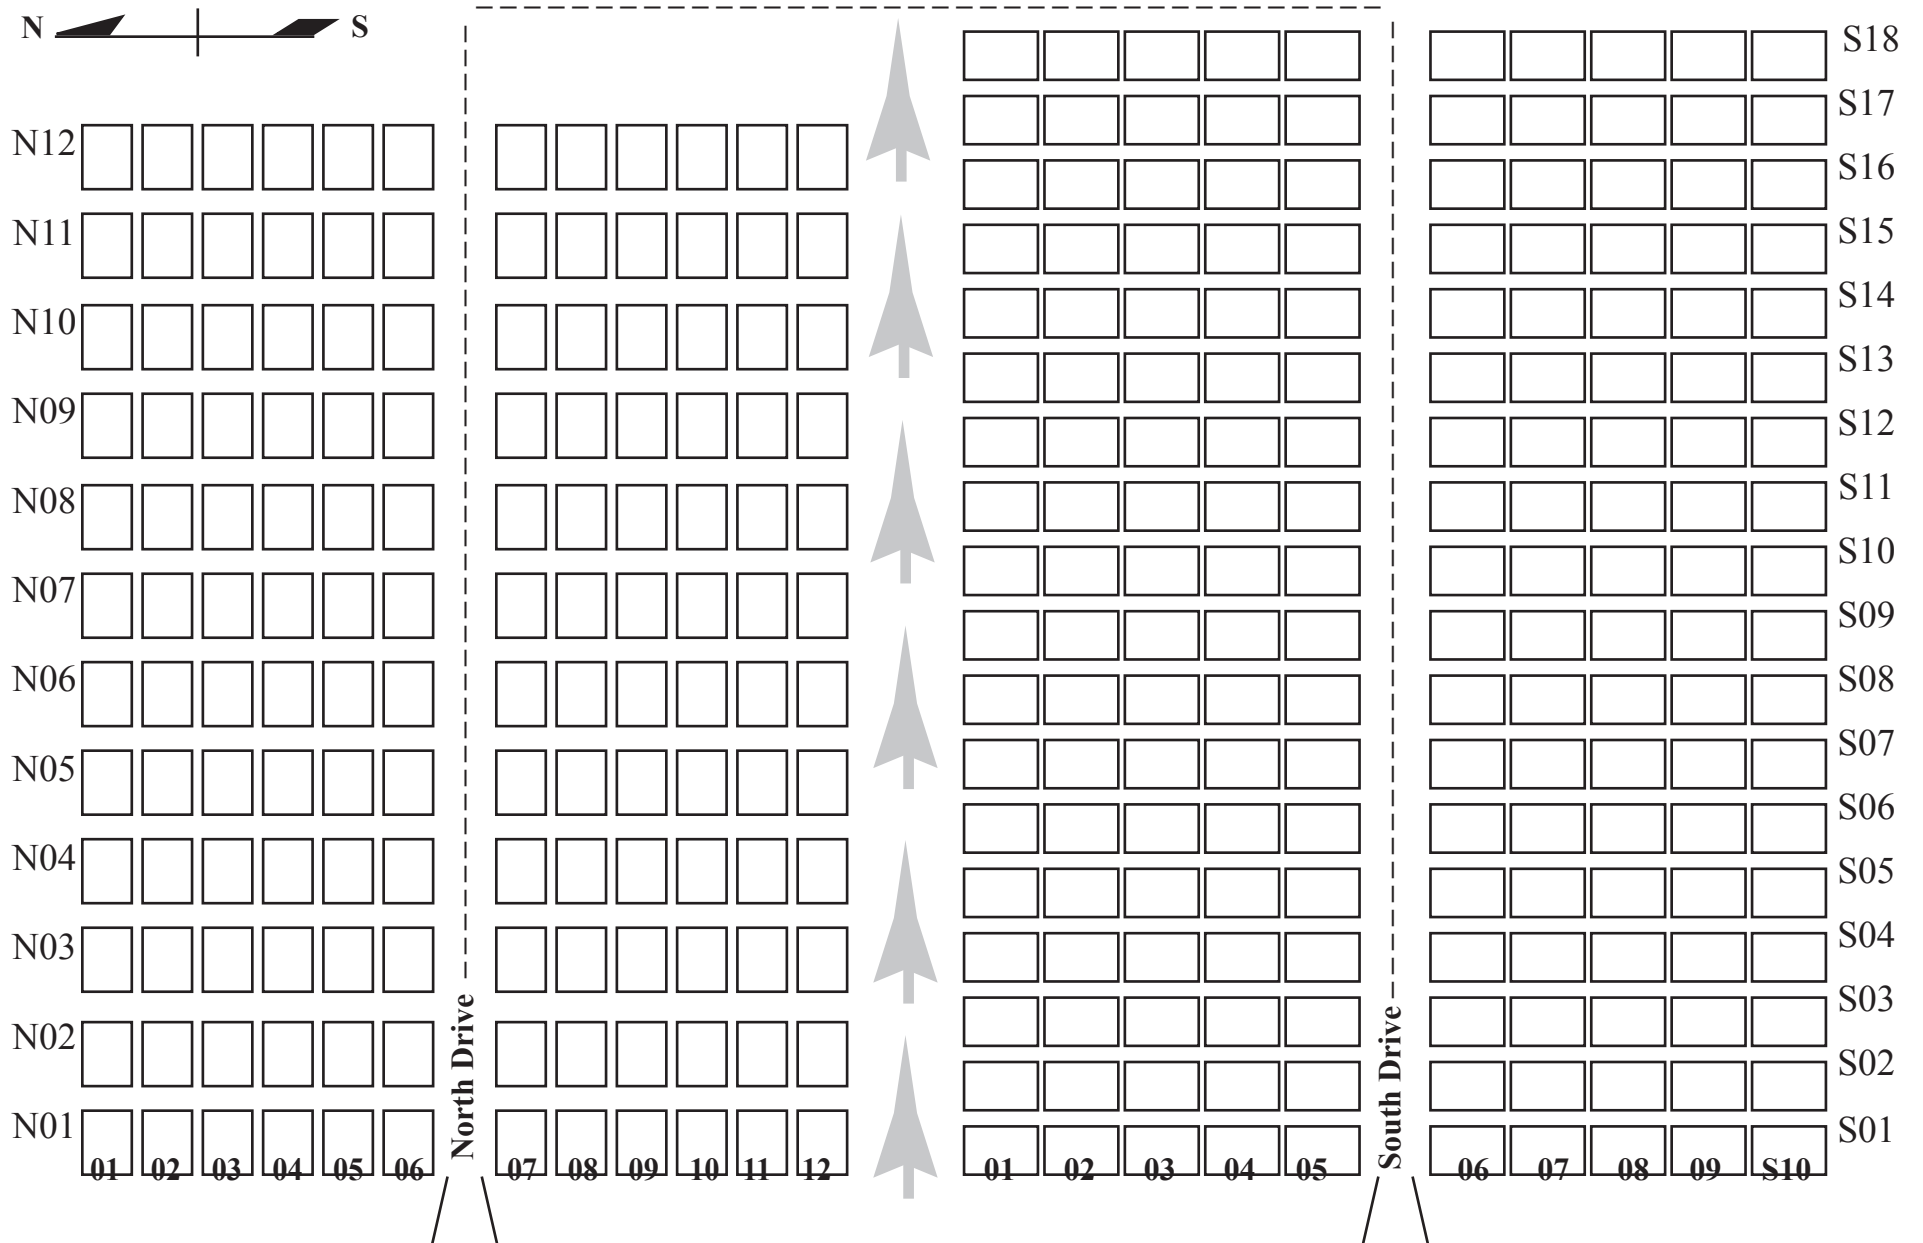

# Superior Cemetery (SUP)

320th Avenue (N16) .6 mile north of Hwy. 9, on the west side of Superior, Iowa

320th Avenue (County Rd N16)

North Lot Sample 

1	2	3	4
---	---	---	---

©2006 - JMCD

South Lot Sample 

1	2	3	4	5	6
---	---	---	---	---	---